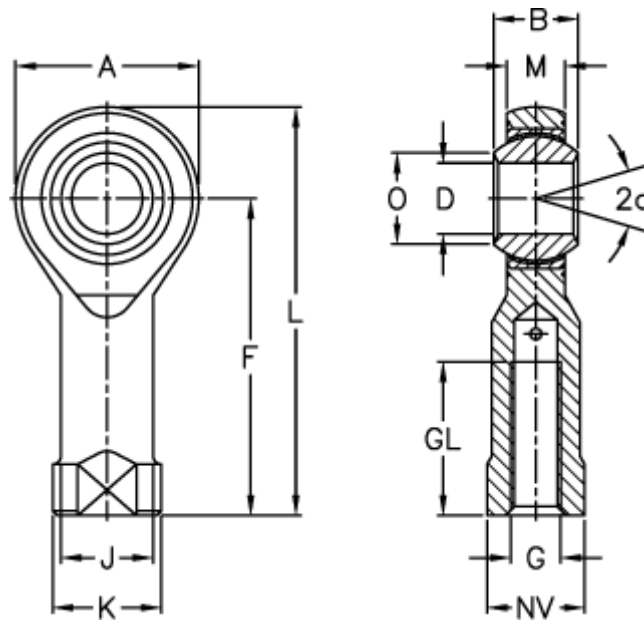

Article number: 543016081

Description: LDK Rod end SPHS 8ECL
Stainless steel, threaded left

Measures

A	= 22	J	= 12.5
a (degrees)	= 14	K	= 16
B	= 12	L	= 47
D	= 8	M	= 9.00
Dynamic load C (kN)	= 7.9	NV	= 14
F	= 36	O	= 10.3
g	= M8	Static load C0 (kN)	= 15.1
GL	= 17	Weight (g)	= 43